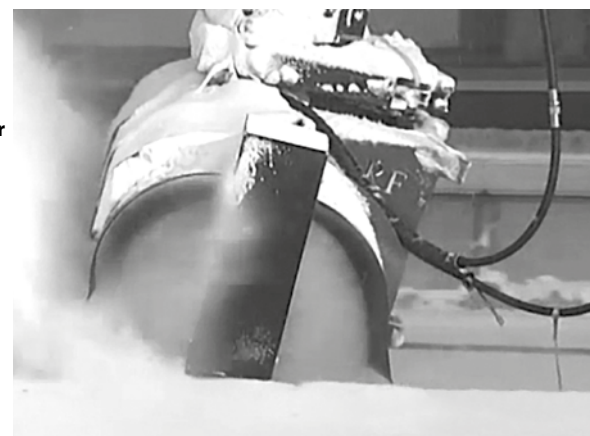

Snow Sweeper