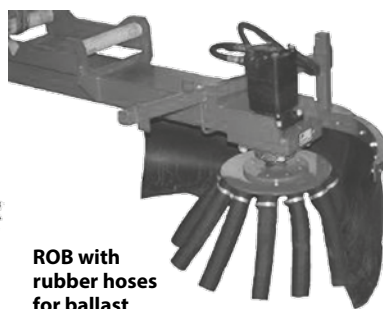

Sweeper Roller / Rotor Brush

SKB / ROB

The SKB Sweeper Roller is the perfect tool for levelling slopes, lawns, gravelled areas, etc. Available for Loaders as well.

The ROB Rotor Brush is used to clean smaller areas or to level gravel etc. – For excavators from 1t / 2200 lbs up to 20t / 44000 lbs operating weight.

Rotor Brush ROB

Type	Sweep diameter (mm/in)	Weight (kg/lbs)	Length (mm/in)
ROB 20	900 / 35.43	170 / 374	1600 / 62.99

Package consists of: rotor brush, welded coupling

Requirements of Excavator

One hydraulic circuit needed

Operating pressure:

max. 20 MPa (200 bar) / 2880 psi

Pump capacity:

SKB: 40 - 150 l/min / 10.57 - 39.63 GPM

ROB: 30 - 60 l/min / 7.93 - 15.85 GPM

Different couplings available

Pictures

ROB with steel bristles

ROB with rubber hoses for ballast

ROB with plastic bristles

Exchangeable: plastic bristles for SKB 26

Snow Sweeper