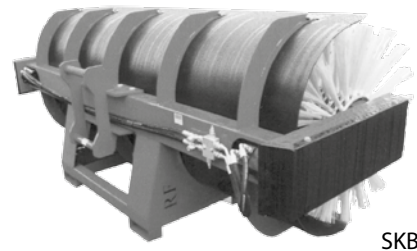

Sweeper Roller / Rotor Brush

SKB / ROB

The SKB Sweeper Roller is the perfect tool for levelling slopes, lawns, gravelled areas, etc. Available for Loaders as well.

The ROB Rotor Brush is used to clean smaller areas or to level gravel etc. – For excavators from 1t / 2200 lbs up to 20t / 44000 lbs operating weight.

SKB:

- **Wide range of widths:** 300 mm / 11.81 in - 3000 mm / 118.11 in available, equipped with 300 mm / 11.81 in bristles.
- **Efficiency:** can be equipped with different brushes for different applications. The same frame can be used for different rollers.
- **Bristles** level slopes, lawns, gravelled areas, etc.

SKB

ROB:

- **Flexible:** different brushes available (steel or synthetic bristles, rubber hoses) for all jobs. Cleaning and flattening smaller areas or levelling loose materials such as gravel, ballast, ballast, etc.
- **Optional rubber guard:** if used in the public in narrow areas, you can use the brush with a rubber guard for additional security. Can be mounted on either side.
- **Different couplings** available.
- **Low oil consumption.**